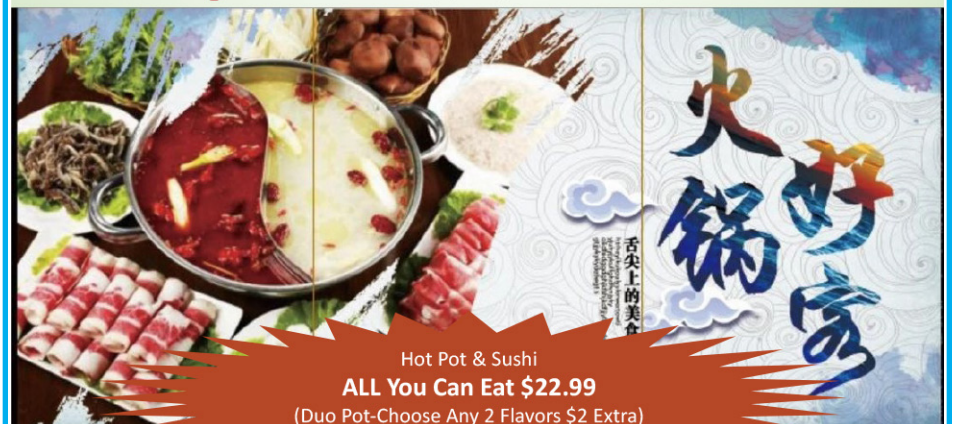

好客 Homey Hot Pot, Sushi & Buffet
火锅 • 寿司 • 布菲
包房 • 卡拉OK 啤酒 • 红酒 • 清酒

Hot Pot & Sushi
ALL You Can Eat \$22.99
(Duo Pot-Choose Any 2 Flavors \$2 Extra)
Sushi Roll Buy One Get Another One Half Price

317-295-1982, 317-295-1965